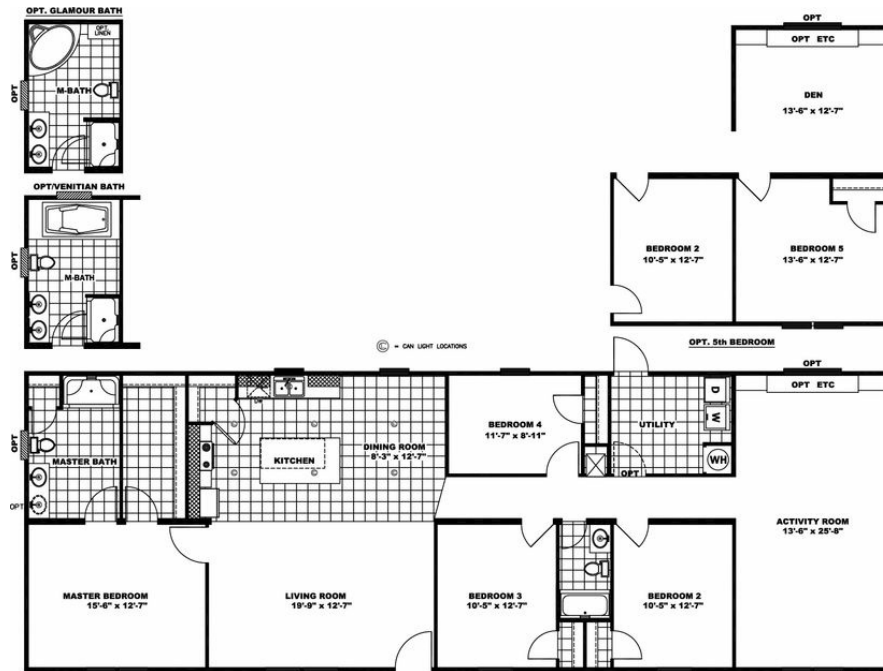

The Bolt Lot Model Home Only

The Bolt Lot Model Home Only

Model number: 46OWR28764AH18

4 beds • 2 baths • 2128 sq.ft. • 28' width • 76' depth

Our home building facilities invest in continuous product and process improvements. Plans, dimensions, features, materials, specifications and availability are subject to change without notice or obligation. Renderings and floor plans are representative likenesses of our homes and may differ from the actual homes. We invite you to tour a Home Center near you and inspect the highest value in quality housing available or call (912) 284-1728 to speak with a Home Consultant. Copyright 2017, CMH. All rights reserved.

The Bolt Lot Model Home Only Model number: 46OWR28764AH18

4 beds • 2 baths • 2128 sq.ft. • 28' width • 76' depth

Our home building facilities invest in continuous product and process improvements. Plans, dimensions, features, materials, specifications and availability are subject to change without notice or obligation. Renderings and floor plans are representative likenesses of our homes and may differ from the actual homes. We invite you to tour a Home Center near you and inspect the highest value in quality housing available or call (912) 284-1728 to speak with a Home Consultant. Copyright 2017, CMH. All rights reserved.